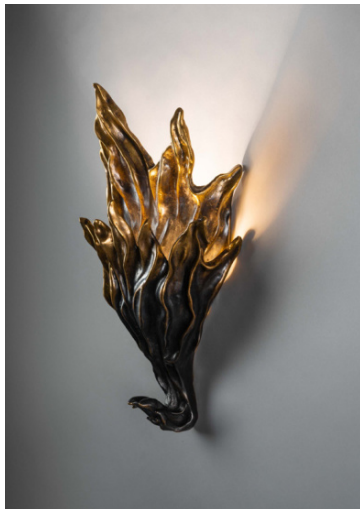

DAVID GILL

MATTIA BONETTI

Sconce 'Fires I'

2017

Patinated bronze

H48 x L28 x D15 cm / H18.9 x L11 x D5.9 in

David Gill Gallery