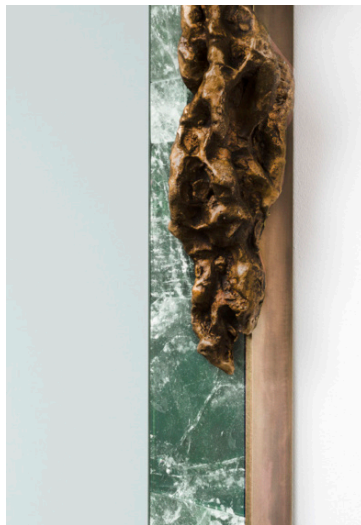

DAVID GILL

MATTIA BONETTI

Mirror 'Rock Crystal'

2017

Bronze, brass, gilded rock crystal, mirror glass

H140 x L103 x D12 cm / H55.1 x L40.6 x D4.7 in

David Gill Gallery, limited to 12 + 2P + 2AP