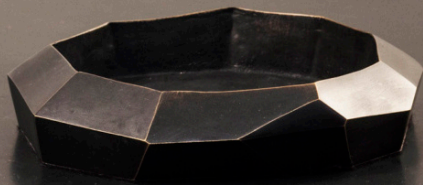

DAVIDGILL

GAROUSTE & BONETTI

Dish & Box 'Petra'

1999

Patinated bronze

Dish: H3 x Diam. 17 cm / H1.2 x Diam. 6.7 in

Box: H15 x L12 x D17 cm / H5.9 x L4.7 x D6.7 in

David Gill Gallery