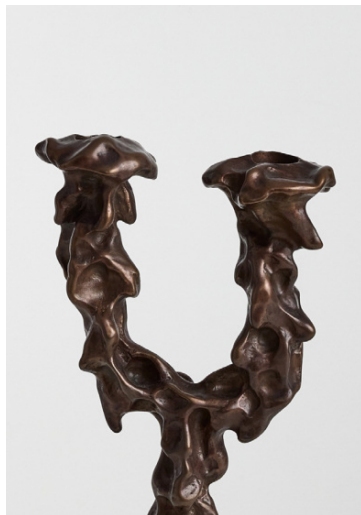

MATTIA BONETTI
Candelabrum 'Grotto'
2014
Bronze
H47 x L26 x D15 cm / H18.5 x L10.2 x D5.9 in
David Gill Gallery

DAVID GILL

MATTIA BONETTI
Candelabra 'Grotto'
2014
Bronze
H32 x L16 x D9 cm / H12.6 x L6.3 x D3.5 in
David Gill Gallery