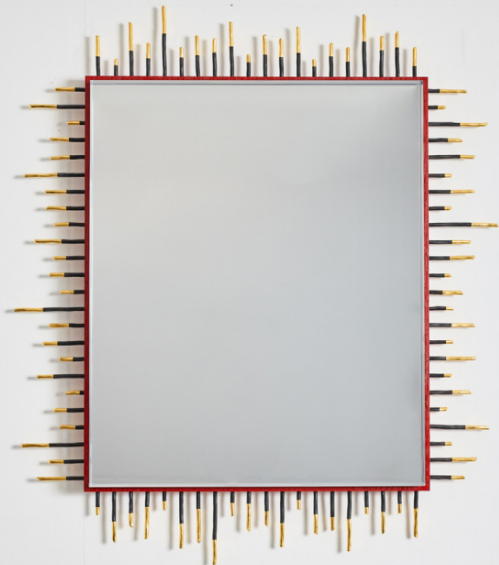

DAVID GILL

CHRIS SCHANCK
Chair 'Graftwork'
2023

Patinated bronze

H91 x L40 x D46 cm / H35.8 x L15.7 x D18.1 in

David Gill Gallery, limited to 30 + 2P + 2AP

DAVIDGILL

MATIA BONETTI

Mirror 'Arrow'