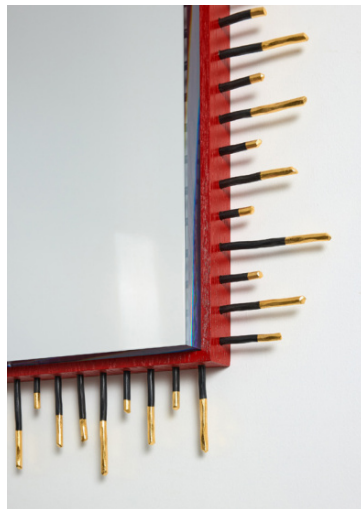

DAVID GILL

CHRIS SCHANCK
Chair 'Graftwork'
2023

Patinated bronze

H91 x L40 x D46 cm / H35.8 x L15.7 x D18.1 in

David Gill Gallery, limited to 30 + 2P + 2AP

DAVIDGILL

MATIA BONETTI

Mirror 'Arrow'