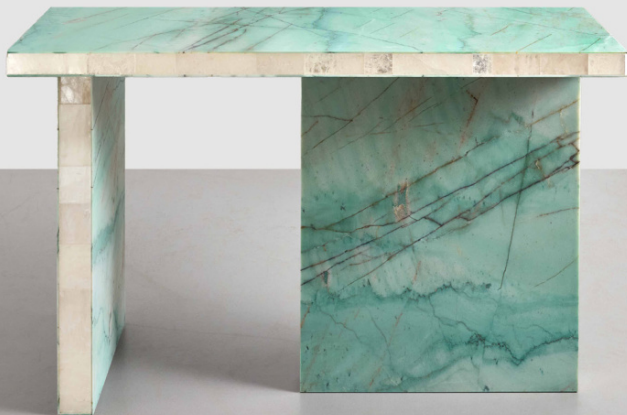

DAVIDGILL

MATTIA BONETTI
Console 'Rock Crystal'
2016

Marble, gilded rock crystal
H90 x L155 x D50 cm / H35.4 x L61 x D19.7 in
David Gill Gallery, limited to 20 + 2P + 2AP