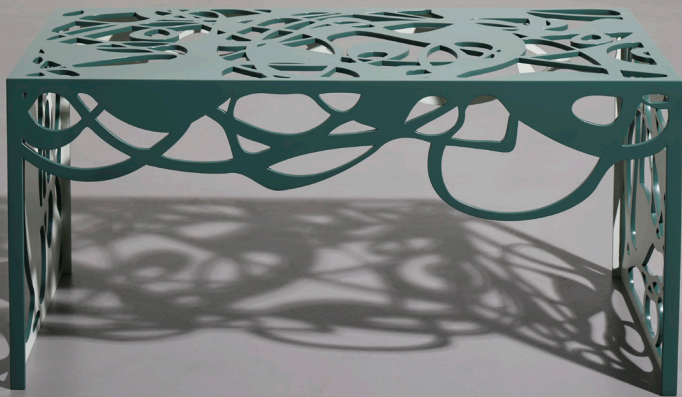

DAVID GILL

BARNABY BARFORD

Stool

2023

Painted mild steel

H47 x L47 x D47 cm / H18.5 x L18.5 x D18.5 in

David Gill Gallery, limited to 50 + 2P

DAVID GILL

BARNABY BARFORD

Stool

2023

Painted mild steel

H47 x L47 x D47 cm / H18.5 x L18.5 x D18.5 in

David Gill Gallery, limited to 50 + 2P

DAVIDGILL

BARNABY BARFORD

Bench

2023

Painted mild steel

H47 x L100 x D47 cm / H18.5 x L39.4 x D18.5 in

David Gill Gallery, limited to 50 + 2P

DAVIDGILL

BARNABY BARFORD

Bench & Stool

2023

Painted mild steel

H47 x L100 x D47 cm / H18.5 x L39.4 x D18.5 in

H47 x L47 x D47 cm / H18.5 x L18.5 x D18.5 in

David Gill Gallery, limited to 50 + 2P

DAVID GILL

BARNABY BARFORD

Stool