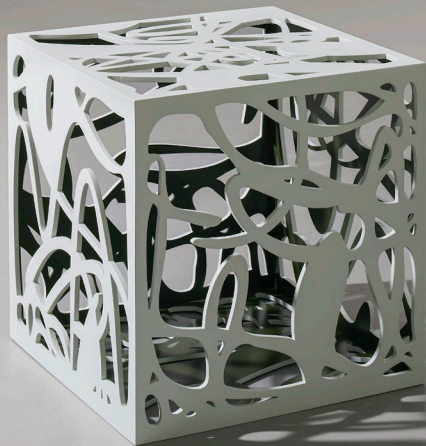

David Gill Gallery, limited to 50 + 2P

DAVIDGILL

BARNABY BARFORD

Bench

2023

Painted mild steel

H47 x L120 x D47 cm / H18.5 x L47.2 x D18.5 in

David Gill Gallery, limited to 50 + 2P

DAVID GILL

BARNABY BARFORD

Stool

2023

Painted mild steel

H47 x L47 x D47 cm / H18.5 x L18.5 x D18.5 in

David Gill Gallery, limited to 50 + 2P

DAVID GILL

BARNABY BARFORD

Stool

2023

Painted mild steel

H47 x L47 x D47 cm / H18.5 x L18.5 x D18.5 in

David Gill Gallery, limited to 50 + 2P

DAVIDGILL

BARNABY BARFORD

Bench

2023

Painted mild steel

H47 x L100 x D47 cm / H18.5 x L39.4 x D18.5 in

David Gill Gallery, limited to 50 + 2P

DAVIDGILL

BARNABY BARFORD

Bench & Stool