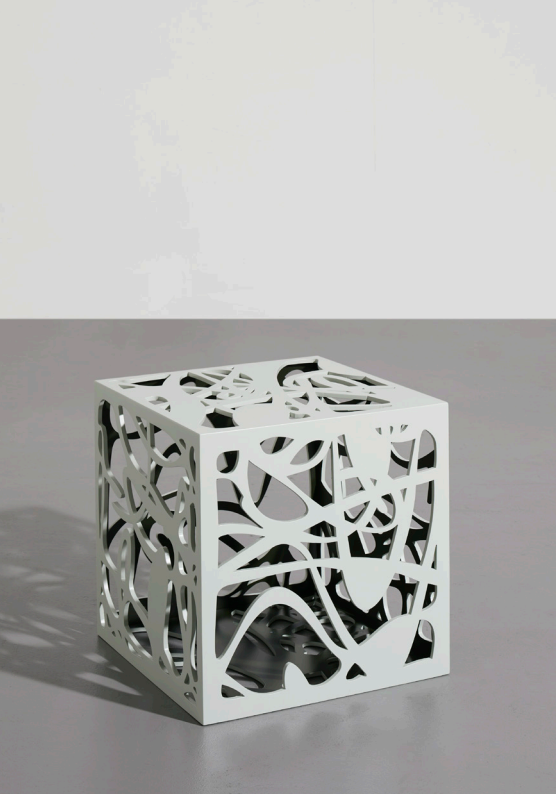

H47 x L120 x D47 cm / H18.5 x L47.2 x D18.5 in

David Gill Gallery, limited to 50 + 2P

DAVIDGILL

BARNABY BARFORD

Bench

2023

Painted mild steel

H47 x L120 x D47 cm / H18.5 x L47.2 x D18.5 in

David Gill Gallery, limited to 50 + 2P

DAVIDGILL

BARNABY BARFORD

Bench

2023

Painted mild steel

H47 x L120 x D47 cm / H18.5 x L47.2 x D18.5 in

David Gill Gallery, limited to 50 + 2P

DAVID GILL

BARNABY BARFORD

Stool

2023

Painted mild steel

H47 x L47 x D47 cm / H18.5 x L18.5 x D18.5 in

David Gill Gallery, limited to 50 + 2P

DAVID GILL