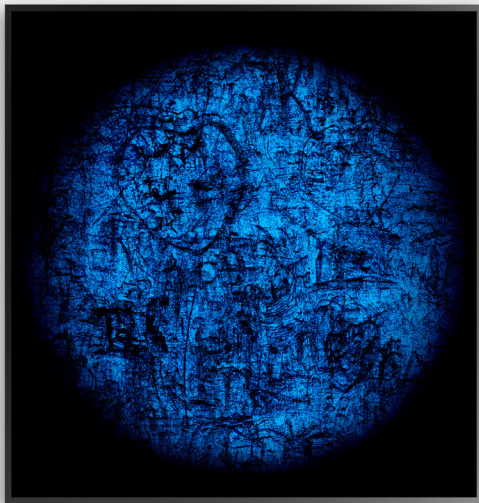

BARNABY BARFORD

'Untitled'

2023

High definition single-channel video, high definition monitor and player

H193 x L110 x D9.2 cm / H76 x L43.3 x D3.6 in

David Gill Gallery, limited to 2 + 1AP

DAVID GILL

BARNABY BARFORD