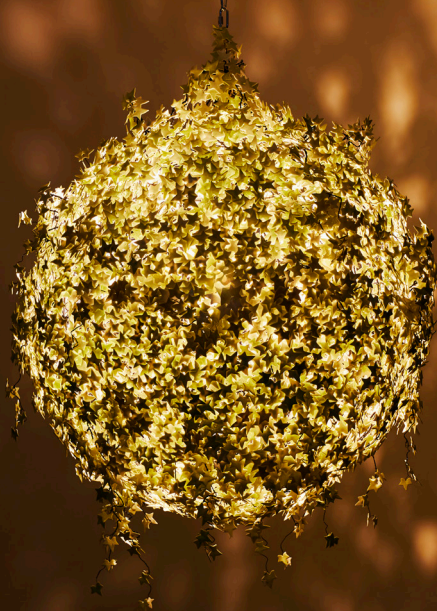

Light Sculpture 'Ivy'

2023

Porcelain, enamelled copper wires, epoxy putty, stainless steel mesh
wire, steel, light fixture

Diam. 130 cm / Diam. 51.2 in

David Gill Gallery, unique

DAVID GILL

BARNABY BARFORD

Light Sculpture 'Ivy'