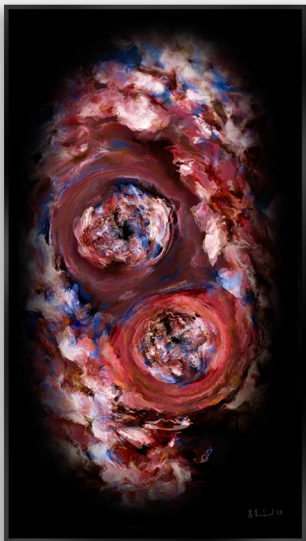

DAVID GILL

BARNABY BARFORD

'Untitled'

2023

High definition single-channel video, high definition monitor and player

H193 x L110 x D9.2 cm / H76 x L43.3 x D3.6 in

David Gill Gallery, limited to 2 + 1AP

DAVID GILL

BARNABY BARFORD

'Untitled'

2023

High definition single-channel video, high definition monitor and player

H193 x L110 x D9.2 cm / H76 x L43.3 x D3.6 in

David Gill Gallery, limited to 2 + 1AP

DAVID GILL

BARNABY BARFORD