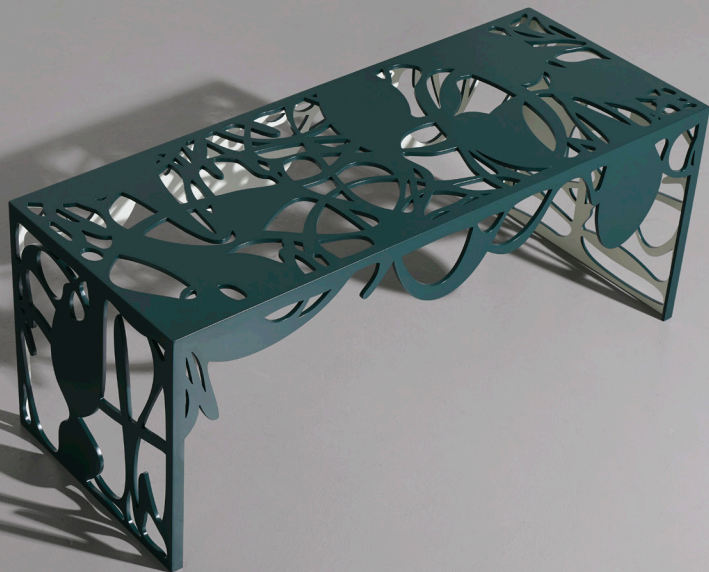

DAVIDGILL

BARNABY BARFORD

Bench

2023

Painted mild steel

H47 x L120 x D47 cm / H18.5 x L47.2 x D18.5 in

David Gill Gallery, limited to 50 + 2P