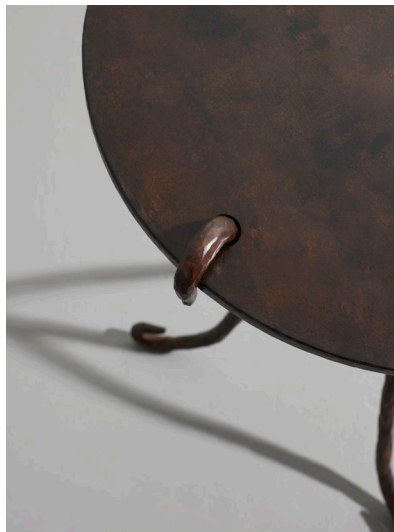

DAVID GILL

MATTIA BONETTI

Side Table 'Baroness'

2023

Bronze

H59.5 x Diam. 39.5 cm / H23.4 x Diam. 15.6 in

David Gill Gallery

DAVID GILL