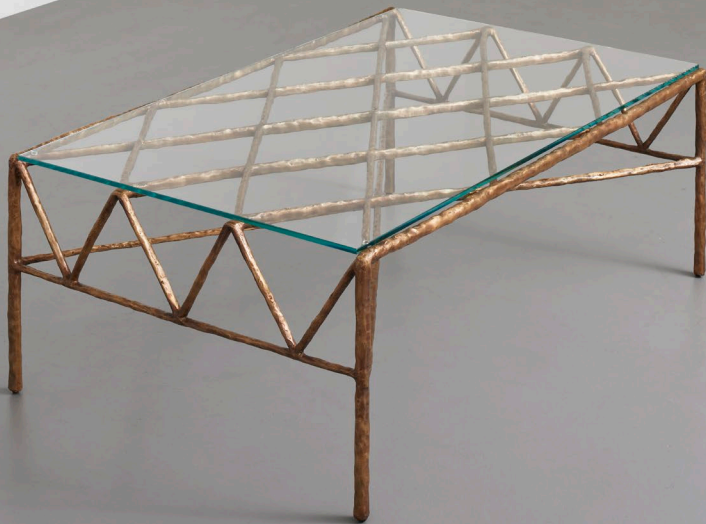

DAVID GILL

MATTIA BONETTI

Side Table 'Lozenge'

2023

Bronze, glass

H63 x L63 x D53 cm / H24.8 x L24.8 x D20.9 in

David Gill Gallery, limited to 50 + 2P + 2AP

DAVIDGILL