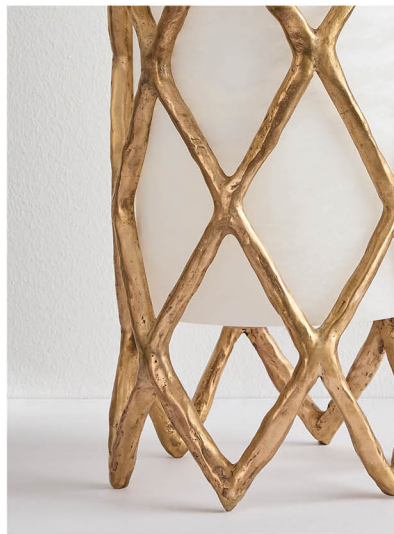

DAVID GILL

MATTIA BONETTI

Table Lamp 'Lozenge I'

2023

Bronze, alabaster

H48 x Diam. 22 cm / H18.9 x Diam. 8.7 in

David Gill Gallery, limited to 50 + 2P + 2AP