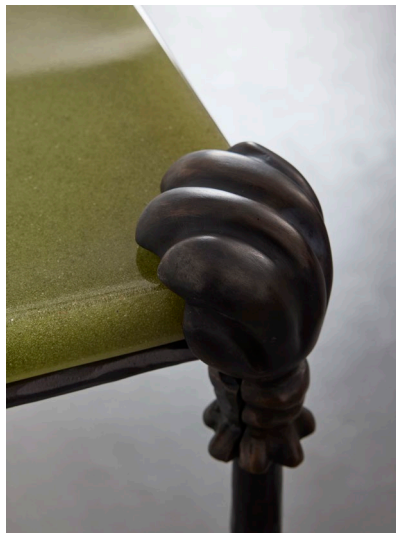

David Gill Gallery

DAVIDGILL

MATTIA BONETTI
Console 'Poston'
2023

Bronze, fer forgé, pâte de verre
H87.5 x L200 x D40 cm / H34.4 x L78.7 x D15.7 in
David Gill Gallery, limited to 24 + 2P + 2AP

DAVID GILL

MATTIA BONETTI