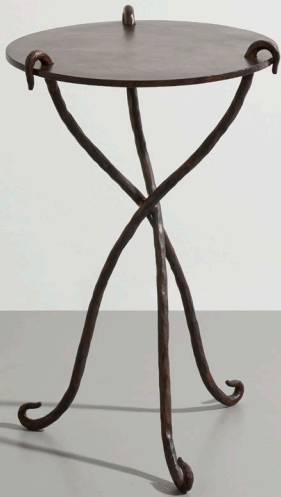

DAVID GILL

MATTIA BONETTI

Side Table 'Baroness'

2023

Bronze

H59.5 x Diam. 39.5 cm / H23.4 x Diam. 15.6 in

David Gill Gallery

DAVID GILL